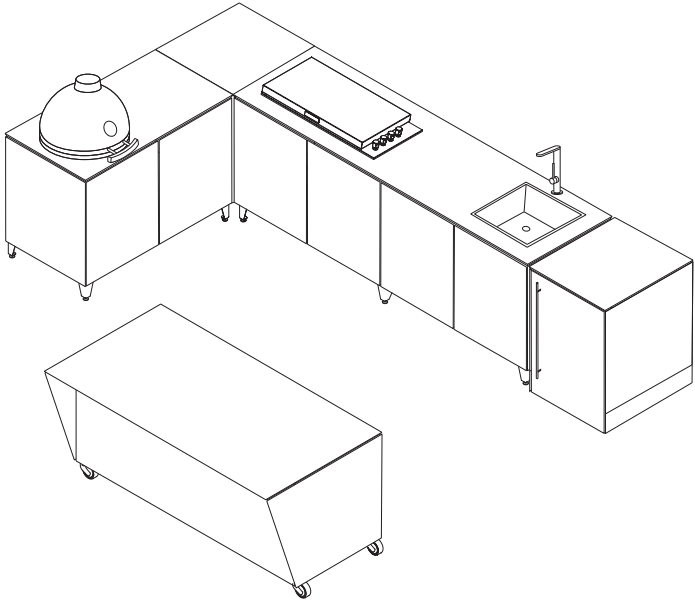

VLAZE

MODULAR FURNITURE FOR
INDOOR & OUTDOOR LIVING

**UK RETAIL PRICE LIST
FEBRUARY 2022**