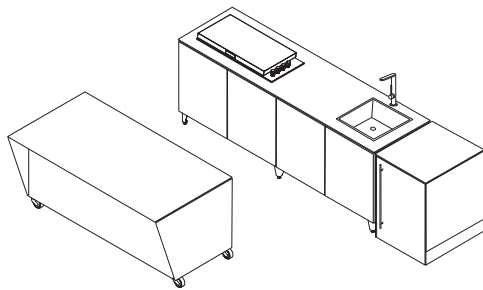

ADAPT PACKAGE 2

Package includes units and appliances

240 KITCHEN GRILL with Caple Sink & Tap and Beefeater Grill
ADAPT FRIDGE with Blastcool XP1 Fridge
ADAPT ISLAND

TOTAL	14,367	17,241